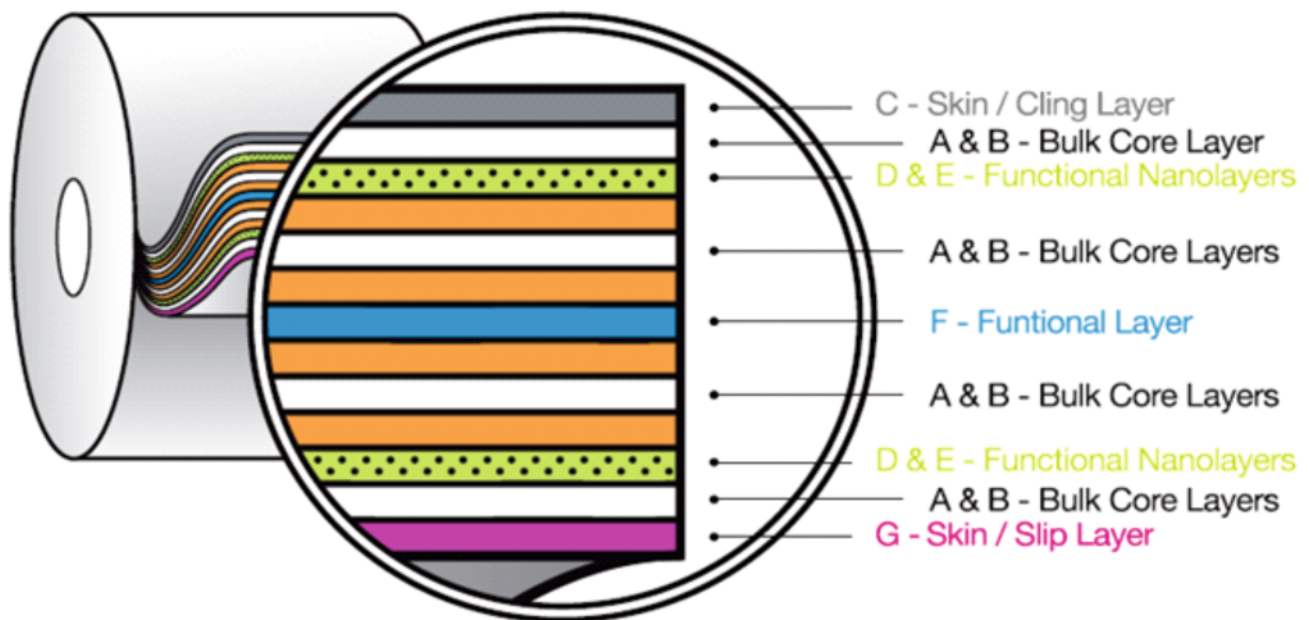

Nano films – improved properties

- Combination of 7 raw material ingredients
- Higher elongation, higher strength
- Lower cost per pallet
- Higher consistency – lower tolerances
- Stable quality
- Better holding force